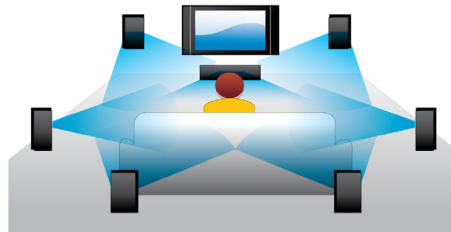

Dolby TrueHD

Dolby TrueHD delivers the finest sound from your Blu-ray Discs. Audio reproduced is virtually indistinguishable from the studio master, so you hear what the creators intended for you to hear. Dolby TrueHD completes your high definition entertainment experience.

Dolby Digital DTS2.0

Dolby Digital DTS2.0 for the ultimate movie experience