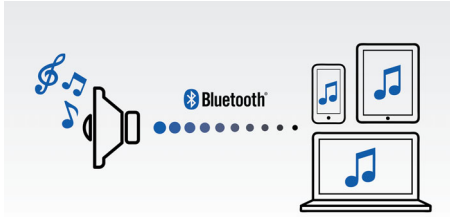

Designed to go places

- Rugged design and over size strap for active use
- Built-in rechargeable battery for even better portability

Advanced versatility

- Wireless music streaming via Bluetooth
- Chain multiple BR-1Xs into a bigger music system
- Built-in microphone for speaker phone conversation
- Audio-in for easy portable music playback

PHILIPS

Wireless portable speaker
Bluetooth® Audio-chain, Built-in microphone for calls, 10W, rechargeable battery

SB5200K/10

Highlights

Wireless music streaming

Bluetooth is a short range wireless communication technology that is both robust and energy-efficient. The technology allows easy wireless connection to iPod/iPhone/iPad or other Bluetooth devices, such as smartphones, tablets or even laptops. So you can enjoy your favorite music, sound from video or game wireless on this speaker easily.

wOOx™ Technology

wOOx technology is a revolutionary loudspeaker concept that allows you to hear and feel profoundly deep bass that is richer than any other audio system. Special speaker drivers work in harmony with the wOOx bass radiator, and precise tuning between the main driver and the tweeter ensures smooth transitions from low-mid to high frequencies. Dual suspension and a totally symmetrical sandwich construction deliver low and precise bass without noticeable distortion. wOOx produces exceptionally deep and dynamic bass by using the speaker box full volume to truly magnify the impact of the music.