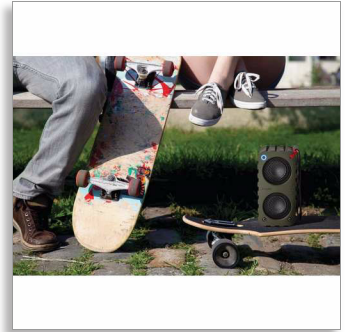

Philips
wireless portable speaker

Bluetooth®

Audio-chain
Built-in microphone for calls
10W, rechargeable battery

SB5200K

Great sound · Ruggedized · Chainable

Keep the party pumping wherever you go with the epic sounding SB5200 portable speaker and its hot design. Hit the Indoor mode for crisp, clear sound at home, or flick it to Outdoor mode and crank the volume to get people jumping.

Designed to go places

- Rugged design and over size strap for active use
- Built-in rechargeable battery for even better portability

Advanced versatility

- Wireless music streaming via Bluetooth
- Chain multiple BR-1Xs into a bigger music system
- Built-in microphone for speaker phone conversation
- Audio-in for easy portable music playback

PHILIPS

Wireless portable speaker
Bluetooth® Audio-chain, Built-in microphone for calls, 10W, rechargeable battery

SB5200K/10

Highlights

Wireless music streaming

Bluetooth is a short range wireless communication technology that is both robust and energy-efficient. The technology allows easy wireless connection to iPod/iPhone/iPad or other Bluetooth devices, such as smartphones, tablets or even laptops. So you can enjoy your favorite music, sound from video or game wireless on this speaker easily.

wOOx™ Technology

wOOx technology is a revolutionary loudspeaker concept that allows you to hear and feel profoundly deep bass that is richer than any other audio system. Special speaker drivers work in harmony with the wOOx bass radiator, and precise tuning between the main driver and the tweeter ensures smooth transitions from low-mid to high frequencies. Dual suspension and a totally symmetrical sandwich construction deliver low and precise bass without noticeable distortion. wOOx produces exceptionally deep and dynamic bass by using the speaker box full volume to truly magnify the impact of the music.