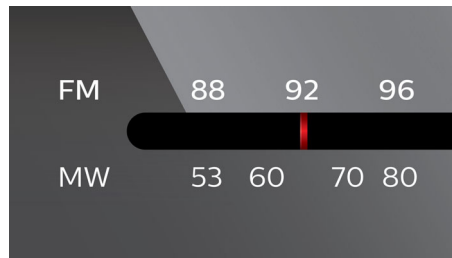

FM/MW tuner

FM/MW (AM) stereo tuner

Line-in connection

MP3 line-in connectivity allows direct playback of MP3 content via your audio system. By simply connecting your portable MP3 player to the audio system via its built-in line-in jack, you can enjoy superb sound quality while playing your favorite music from your portable MP3 player.

Specifications

Audio playback

- Playback media: CD, CD-R, CD-RW
- Disc playback modes: fast forward/backward, next/previous track search, repeat/shuffle/program

Tuner/Reception/Transmission

- Tuner bands: FM, MW
- Antenna: FM antenna

Sound

- Sound enhancement: Dynamic Bass Boost
- Sound system: stereo
- Volume control: rotary (analogue)
- Output power: 2 x 1 W RMS

Loudspeakers

- No. of built-in speakers: 2
- Speaker grille finishing: metal

Connectivity

- MP3 Link: 3.5mm stereo line in

Power

- Battery type: C size (LR14)
- Battery voltage: 1.5 V
- Number of batteries: 6
- Power type: AC Input

Accessories

- Cables/Connection: power cord
- Others: User Manual
- Warranty: Warranty Certificate

Convenience

- Loader type: top

Dimensions

- Gross weight: 2 kg
- Packaging depth: 264 mm
- Packaging height: 155 mm
- Packaging width: 284 mm
- Weight: 1.6 kg
- Main unit depth: 245 mm
- Main unit height: 123 mm
- Main unit width: 262 mm

Issue date 2015-01-22

Version: 1.0.8

12 NC: 8670 000 38827
EAN: 87 12581 41116 9

© 2015 Koninklijke Philips N.V.
All Rights reserved.

Specifications are subject to change without notice.
Trademarks are the property of Koninklijke Philips N.V.
or their respective owners.

www.philips.com