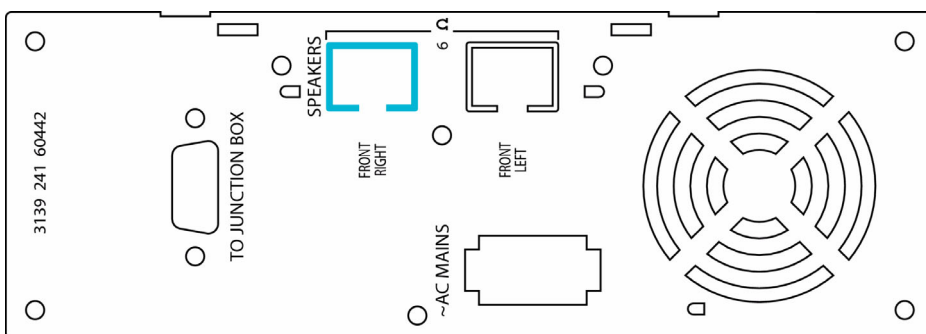

Dimensions

- Set dimensions (W x H x D): 251 x 277 x 134 mm
- Set weight: 2.8 kg
- Surround Speaker dimensions (W x H x D): 350 x 140 x 134 mm
- Surround speaker Weight: 1.15 kg
- Subwoofer dimensions (W x H x D): 600 x 411 x 216 mm
- Subwoofer Weight: 9 kg
- Packaging dimensions (W x H x D): 664 x 350 x 464 mm
- Weight incl. Packaging: 18.2 kg