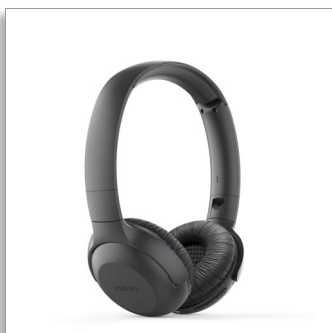

Philips
Wireless Headphone

32mm drivers/closed-back

On-ear
Up to 15 hours play time
Compact folding

TAUH202BK

Get your sounds on

Epic playlists. The latest podcasts. These wireless on-ear headphones deliver crisp sound and punchy bass. The headband is so light you'll barely feel it, and the ear cups fold flat. You get 15 hours play time. Plenty for the day. Or night.

Clear calls. Voice control

- Built-in mic with echo cancellation for clear audio
- Multi-function button. Easily control music and calls

Ready to go. Crisp sound. Punchy bass.

- 15 hours play time. Plenty for the day. Or the night.
- 2-3 hour charging time.
- 32 mm neodymium acoustic drivers. Crisp sound. Punchy bass.

PHILIPS

Wireless Headphone
32mm drivers/closed-back On-ear, Up to 15 hours play time, Compact folding

TAUH202BK/00

Highlights

15 hours play time.

You get 15 hours playtime, and the 32 mm neodymium acoustic drivers give you crisp sound and punchy bass. A full charge takes between two and three hours

Easy to move

The ear cups fold flat and swivel inward, for easy storage in your pocket or bag. Just fold them up and bring them with you.

Multi-function button.

Easily control music and calls via the multi-function button. Don't like the current track.