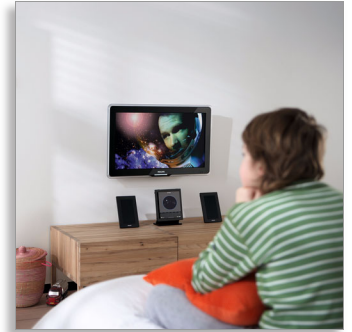

Philips
Micro Theater

MCD289

Super-sleek wall-mountable theater

with wireless subwoofer

Enhance movie and music playback with the MCD289 and experience easy and clutter-free installation via a digital wireless subwoofer. It plays DVD, DivX and USB direct playback. Comes with table-top and wall-mount options.

Design that blends into your interior

- Stylish slim design with table-stand and wall-mount options

PHILIPS

Highlights

Dolby Digital

Because Dolby Digital, the world's leading digital multi-channel audio standards, make use of the way the human ear naturally processes sound, you experience superb quality surround sound audio with realistic spatial cues.