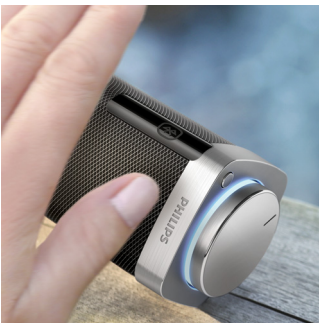

Philips
wireless portable speaker

Bluetooth®

Gesture control
Built-in microphone for calls
12W, Rechargeable battery

SB7300

Big sound, shockingly clear

The sleek and portable Philips Shoqbox SB7300 delivers shockingly big, clear sound with deep bass - wirelessly via Bluetooth. Powered by 4 speaker drivers and wOOx, and made from real aluminum, Shoqbox is clearly designed to impress.

Portability

- Play anytime, anywhere
- Built-in lithium battery

PHILIPS

Wireless portable speaker
Bluetooth® Guesture control, Built-in microphone for calls, 12W, Rechargeable battery

SB7300/37

Highlights

Powered by 4 neodymium drivers

Motion sensor

SHOQBOX is equipped with a motion sensor. Simply swipe over the sensor from left to right

or right to left, to skip to the next or last track. Put your hand over the sensor for a second to pause the music. Do it again to put it back on. Easy gesture control allows you to control your music the simplest way.

Built-in mic

With its built-in microphone, it also works as a speaker phone. When a call comes in, the music is put on pause and you can talk via the speaker. Call for a business meeting. Or, call your friend from a party. Either way, it works great.