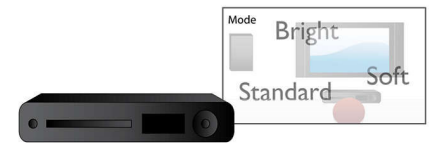

Smart Picture

Smart Picture provides the optimum picture settings for color, brightness, saturation, contrast, sharpness, and so on, to enhance your overall viewing experience at all times.

12-bit
Video DAC

CERTIFIED
USB

SMART PICTURE