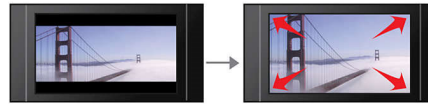

Connect and enjoy multiple sources

- USB Media Link for media playback from USB flash drives

PHILIPS

DVD player
USB 2.0

TAEP200/12

Highlights

12-bit/108MHz video processing

12-bit Video DAC is a superior Digital-to-Analogue-Converter that preserves every detail of the authentic picture quality. It shows subtle shades and smoother graduation of colors, resulting in a more vibrant and natural picture. The limitation of the usual 10bit DAC become in particular apparent while using large screens and projectors.

Screen Fit

Whatever you're watching, and on any TV, Screen Fit ensures that the picture fills the whole screen. Annoying black bars on the top and bottom are eliminated, without any tedious manual adjustments to make. Simply press the Screen Fit button, choose the format and enjoy your movie in full-screen