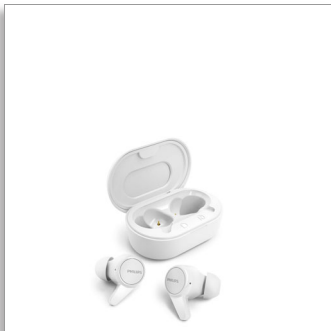

Philips  
True Wireless  
Headphones

Earbuds with a comfortable fit

Super-small charging case  
IPX4 splash/sweat resistant  
Up to 18 hours play time

TAT1207WT

## Grab and go

Grab, connect and go! These fantastic True wireless headphones come with a super-small charging case that slips into your pocket for reliable, convenient sound wherever you go. IPX4 splash and sweat resistant and up to 18 hours play time!