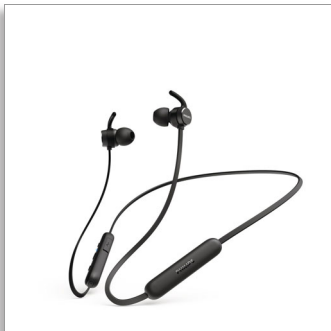

Philips
In-ear wireless headphones
with mic

8mm drivers/closed-back

Comfort fit
IPX4 splash/sweat resistant
Great passive noise isolation

TAE1205BK

Tangle-free tunes

Keep your music close. These splash- and sweat-resistant wireless headphones give you great sound, a comfortable in-ear fit, and up to 7 hours play time. When you need more, a quick 15-minute charge keeps the music playing another 1 hour.

Splash resistant. 7 hours play time.

- IPX4 splash- and sweat-resistant
- 8 mm neodymium drivers. Great sound
- 7 hours play time. USB-C charging
- Charge for 15 minutes, get 1 hour play time

Easy comfort. Secure fit.

- Secure, flexible, comfortable
- Oval acoustic tube fits comfortably in your ear canal
- Wing tips for a secure fit. Better passive noise isolation
- 3 interchangeable rubber earbud covers

From playlists to calls

- Inline remote. Easily switch from playlist to calls
- Built-in mic with echo cancellation for clear audio
- Smart pairing. Automatically find Bluetooth devices
- Magnetic earbuds. Flat, tangle-resistant cable