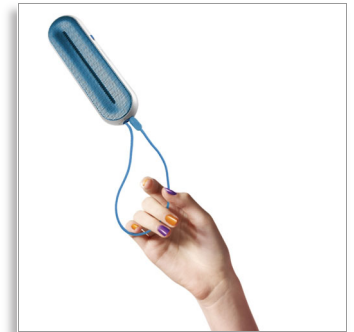

Philips
MP3 portable speaker

Universal 3.5mm
Blue

SBA1600BLU

Stereo sound on the go

from a fun, pocket-sized speaker

Move with your music! Enjoy stereo sound wherever you go on a travel speaker with exceptional battery life. Secure the line-in cable to use as a lanyard for easy portability. Inside, a digital amplifier eliminates mobile-phone interference.

Enjoy your music in stereo

- Class 'D' digital amplifier for quality sound performance
- Lightweight, portable design for music enjoyment anytime
- Mobile phone shielding technology for static-free sound
- Universal: works via your device's 3.5mm headphone jack

Take your music with you

- 40 hours of continuous play for worry-free enjoyment
- Battery powered for portability
- Line-in cable becomes a lanyard for easy portability

PHILIPS

Specifications

Design and finishing

Lightweight, portable design

The durable, lightweight material and design mean you can carry the speakers with you wherever you go.

Line-in doubles as lanyard

These speakers are ready to go! When it's time to take your music on the go, reconnect the line-in cable and secure it in place to use as a convenient lanyard.