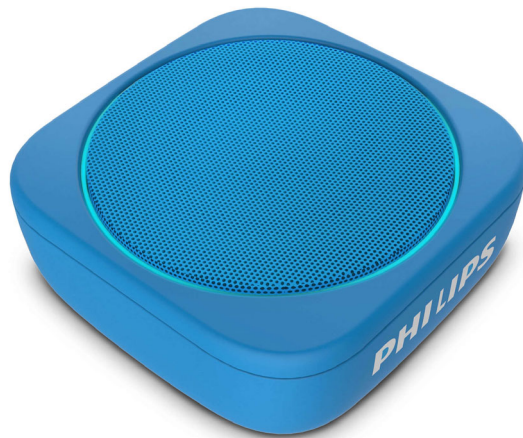

Philips  
wireless portable speaker

Bluetooth  
Blue

BT150A

## Pool party. Shower party. Your party.

Wherever. Whenever. This waterproof Bluetooth speaker packs chunky bass into a tiny package and gives you surprisingly big sound. You get eight hours play time and audio-in. From the pool to the shower-make it your kind of party.

### **Bring the tunes. Anywhere.**

- Buttons on speaker for play and volume/skip tracks
- Finely knitted detachable carry strap
- Hang it from your bag, or on your bike. 9.5x9.5x3.8 cm
- LED lights around the speaker grille. Blue/random colors

### **Music or calls**

- Audio-in. Connect to almost any source
- Built-in mic. Take your calls via the speaker
- Up to 10 m wireless range