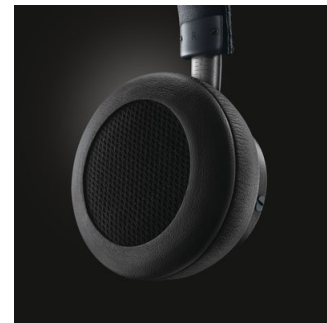

Acoustic seal

The Fidelio headphone features an acoustic seal that's a specially designed ribbon lock built into the internal chamber, which eliminates any unnecessary sound leakage and preserves sound details. Not only do you get excellent bass extension, but also immersive enjoyment of every superb detail of your music, without environmental disturbances.

Bluetooth® 4.0

Advanced Bluetooth® 4.0 technology makes for superb, high-definition musical enjoyment.

Dual built-in microphones

The M2BT Headphones are equipped with two microphones - one for voice and another that measures ambient noise and automatically adjusts sound for optimal call quality.

Intuitive ear-shell controls

Intuitive buttons conveniently located on the ear shell make for easy switching between your music and calls. You can change tracks, play and pause your music, take and end calls and adjust the volume – and it's all at your fingertips.

Memory foam ear pads

The materials used for the Fidelio M2BT have been carefully selected to ensure long-wearing comfort and enhanced sound performance. Memory foam ear pads with breathable materials disperse pressure and heat build-up, so the Fidelio M1 headphones feel and sound exceptional.