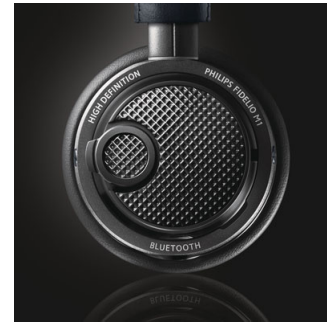

Acoustic seal

The Fidelio headphone features an acoustic seal that's a specially designed ribbon lock built into the internal chamber, which eliminates any unnecessary sound leakage and preserves sound details. Not only do you get excellent bass extension, but also immersive enjoyment of every superb detail of your music, without environmental disturbances.

Bass Reflex System (BRS)

The headphone's acoustic closed-back architecture features a Bass Reflex System that essentially comprises ear shells with strategically placed vents. These regulate the air pressure within the internal chamber, providing the diaphragm with a controlled environment for optimal acoustic response. Working in conjunction with the acoustic seal capture, they isolate every natural sound detail and deliver precise and dynamic bass, without any compromise on sound clarity.

Bluetooth® 4.0

Advanced Bluetooth® 4.0 technology makes for superb, high-definition musical enjoyment.

Dual built-in microphones

The M2BT Headphones are equipped with two microphones - one for voice and another that measures ambient noise and automatically adjusts sound for optimal call quality.

Intuitive ear-shell controls

Intuitive buttons conveniently located on the ear shell make for easy switching between your music and calls. You can change tracks, play and pause your music, take and end calls and adjust the volume – and it's all at your fingertips.