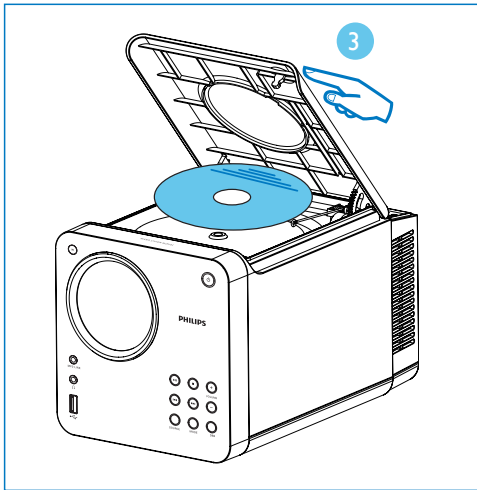

Register your product and get support at
www.philips.com/welcome

MCM103B

Quick Start Guide

PHILIPS

Main unit

1 x MP3 link cable

2 x Loudspeaker boxes

Remote Control

User Manual

Quick Start Guide

A Connect

B Set clock

C Play discs

D Listen to radio

E Play from USB