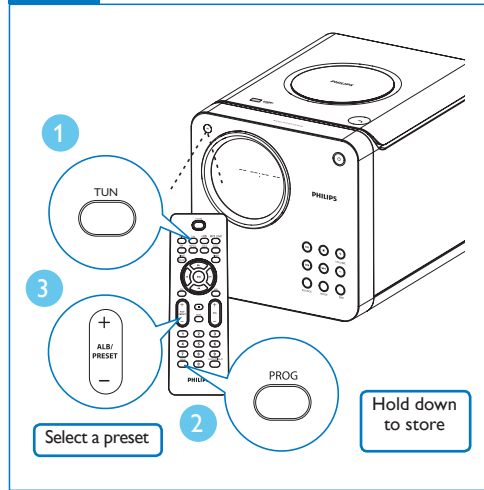

Register your product and get support at
www.philips.com/welcome

MCM103B

Quick Start Guide

PHILIPS

Main unit

1 x MP3 link cable

2 x Loudspeaker boxes

Remote Control

User Manual

Quick Start Guide

A Connect

B Set clock

C Play discs

D Listen to radio

E Play from USB