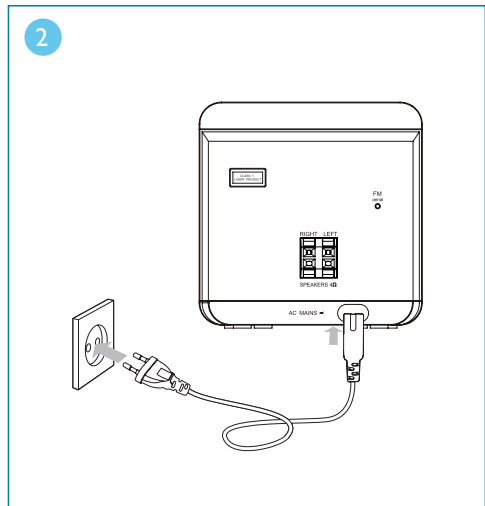

Register your product and get support at
www.philips.com/welcome

MCM103B

Quick Start Guide

PHILIPS

Main unit

1 x MP3 link cable

2 x Loudspeaker boxes

Remote Control

User Manual

Quick Start Guide

A Connect

B Set clock

C Play discs

D Listen to radio

E Play from USB