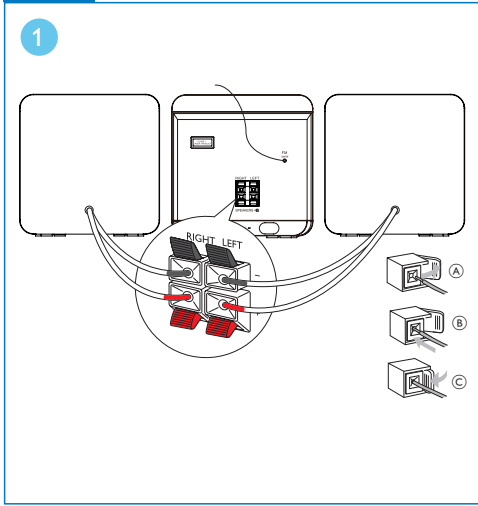

Register your product and get support at
www.philips.com/welcome

MCM103B

Quick Start Guide

PHILIPS

Main unit

1 x MP3 link cable

2 x Loudspeaker boxes

Remote Control

User Manual

Quick Start Guide

A Connect

B Set clock

C Play discs

D Listen to radio

E Play from USB