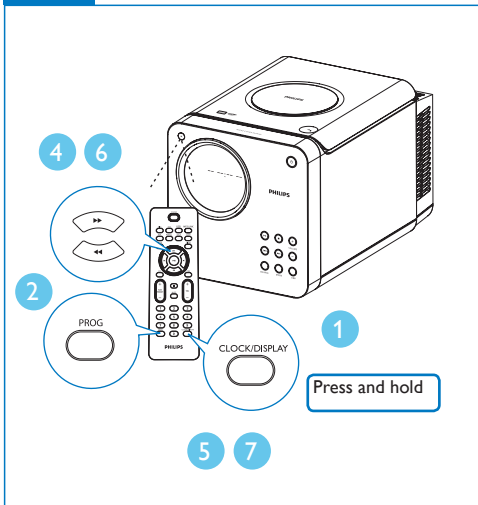

Register your product and get support at
www.philips.com/welcome

MCM103B

Quick Start Guide

PHILIPS

Main unit

1 x MP3 link cable

2 x Loudspeaker boxes

Remote Control

User Manual

Quick Start Guide

A Connect

B Set clock

C Play discs

D Listen to radio

E Play from USB