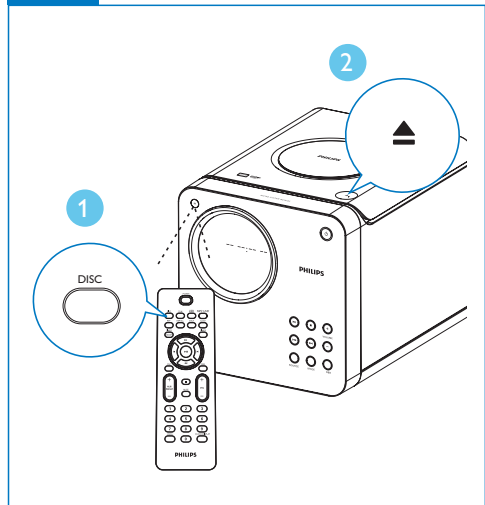

Register your product and get support at
www.philips.com/welcome

MCM103B

Quick Start Guide

PHILIPS

Main unit

1 x MP3 link cable

2 x Loudspeaker boxes

Remote Control

User Manual

Quick Start Guide

A Connect

B Set clock

C Play discs

D Listen to radio

E Play from USB