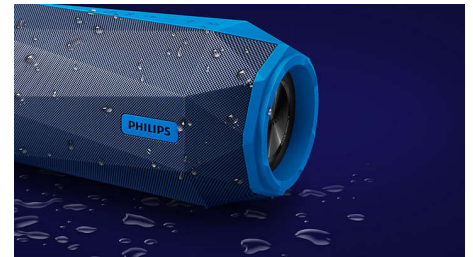

Philips ShoqBox
wireless portable speaker

Bluetooth®

Waterproof, shockproof
Multi-colored lights

SB500A

Extreme loudness

The street-tough Philips ShoqBox SB500 Bluetooth portable speaker is the ultimate sound machine for party-starters who bring the beat wherever they go! High-powered extreme loudness meets explosive bass, while LED lights pulse to the beat.

High power

Built to bring big beats to the streets, the Philips ShoqBox SB500 pumps out huge sound from a portable Bluetooth speaker. Made with tough, high quality custom materials, ShoqBox delivers a ludicrously loud 30W total output power. With the integration of some next-level signal processing that monitor and adjusts the signal for the best sound at any volume, SB500 gives you enough dynamic, powerful, enormous sound to keep any street party rocking.

SB500A/00

Outdoor toughness

Waterproof, shockproof and party proof. The SB500 is built to survive. With an IPX7 rating, it can handle being held in water up to 1 meter deep for 30 minutes. So having it in the shower, or at the beach, is easy. The SB500 has also survived "torture chamber" testing, proving it can take a knocking and keep on rocking.