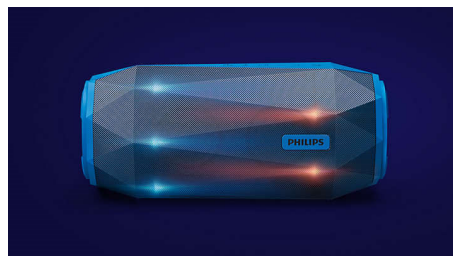

Multicolor LED lights

Step into the light and feel the power of pounding beats and blazing lights. Uniquely engineered multicolor LEDs pulse to the rhythm of the beat, bringing your music to life and adding another dimension to the party. Or if you'd rather dance in the dark, that's fine too - just flip a switch and it's lights out.

SB500A/00