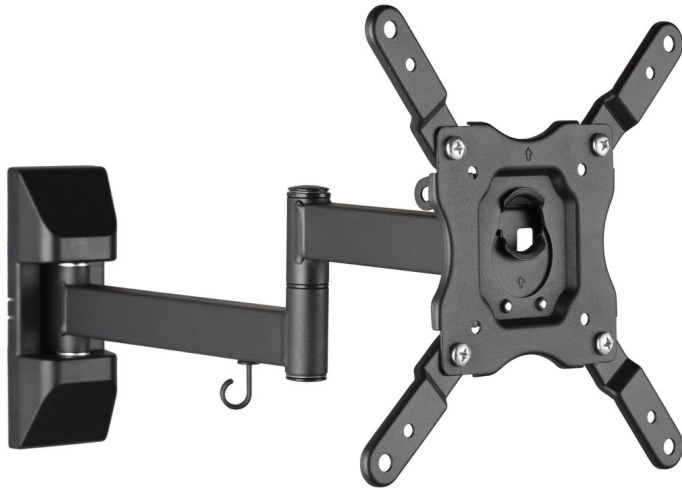

Philips
TV Wall Mount

Universal

Articulating
LCD/LED/OLED/QLED
compatible
Flat & curved TV compatible

SQM9220

Universal articulating wall mount

for TV size between 17" to 55"

Designed to fit most brands of TV with a focus on safety & ease of use. Easy 1-2-3 installation kit includes necessary hardware for different wall types, templates. Slim design but strong for weight capacity up to 18 kg (40 lbs).

Safely mount your TV

- Supports weights of up to 18 kg (40 lbs)
- Supports screen sizes up to 55" (140 cm)

Easy installation

- Level correction
- TV cable management to hide cables for a neater look
- Mounting hardware included
- Standard VESA mounting hole pattern
- Up to VESA 200x200 mounting

Maximizes viewing angles

- Up to 180° swivel

PHILIPS

TV Wall Mount

Universal Articulating, LCD/LED/OLED/QLED compatible, Flat & curved TV compatible

SQM9220/00

Specifications

Dimensions

Standard VESA mounting hole pa

Standard VESA mounting hole pattern

Supports weights of up to 18kg

Supports weights of up to 18 kg (40 lbs)

Supports screen sizes up to 55

Supports screen sizes up to 55" (140 cm)