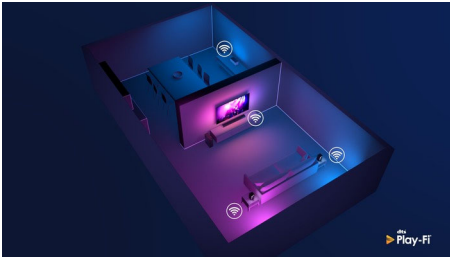

Multi-room audio and Ambilight

- DTS Play-Fi. High-quality multi-room audio
- Rich sound in any room. Perfect synching between rooms
- Built-in LED light. Works with Philips Ambilight TV
- 2x 3.5" woofers, 2x 1" tweeters, 80 W output power
- Two passive radiators for powerful bass

- Multi-room setup via Philips Sound or Play-Fi app
- Boost the sound of your smart assistant speakers
- Connects to your favorite voice assistant-enabled devices

PHILIPS

Highlights

Play-Fi. Multi-room and more

This wireless speaker is DTS Play-Fi compatible, so you can easily sync with other Play-Fi-compatible speakers for multi-room audio. If your soundbar supports Play-Fi Surround, you can even make this speaker part of a true surround-sound setup on movie night.

Rich sound in any room

Two woofers, two passive radiators, and two tweeters combine to give you room-filling sound with powerful bass and sparkling treble. Wi-Fi streaming gives you the highest-quality signal, and ensures the audio syncs perfectly between speakers, or rooms.