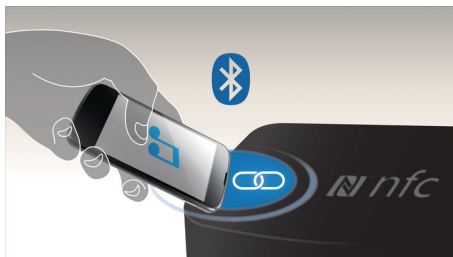

## Stream music via Bluetooth™

Bluetooth is a short range wireless communication technology that is both robust and energy-efficient. The technology allows easy wireless connection to iPod/iPhone/iPad or other Bluetooth devices, such as smartphones, tablets or even laptops. So you can enjoy your favorite music, sound from video or game wireless on this speaker easily.

## NFC technology

Pair Bluetooth devices easily with one-touch NFC (Near Field Communications)

technology. Just tap the NFC enabled smartphone or tablet on the NFC area of a speaker to turn the speaker on, start Bluetooth pairing, and begin streaming music.