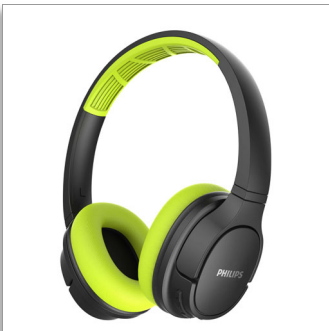

Philips
Wireless Headphone

40mm drivers/semi-open back

Over-ear
Sweat/ water proof

TASH402LF

Stay cool.

However hot you get.

Crush your personal best with these wireless sweat-resistant over-ear sports headphones. Lightweight and comfortable, they pack 20 hours play time into a single charge. Cooling ear-cup cushions keep you focused when the going gets hot.

From the gym to the street

- Breathable ear-cup cushions. Easily detach for cleaning
- Built-in mic with echo cancellation for clear audio
- Sleek design. Flat-folding ear cups

From workout playlist to vital call

- 40 mm neodymium acoustic drivers
- Detailed sound. Good bass. Great passive noise isolation
- Smart pairing. Automatically find your Bluetooth device

20 hours play time. Stay-cool ear cups.

- 20 hours play time
- Cooling ear cups. Train hard. Stay cool
- Flat-folding design. Easy storage
- IPX4 splash and sweat resistant
- Quick Charge. Charge for 10 minutes, get 2 hours play

PHILIPS

Wireless Headphone
40mm drivers/semi-open back Over-ear, Sweat/ water proof

Specifications

Sound

- Sound Enhancement: Echo Control, Noise Reduction
- Speaker diameter: 40 mm
- Diaphragm: PET
- Impedance: 32Ohm
- Magnet type: Neodymium
- Voice coil: Copper
- Frequency response: 20 - 20 000 Hz
- Sensitivity: 90 dB
- Type: dynamic