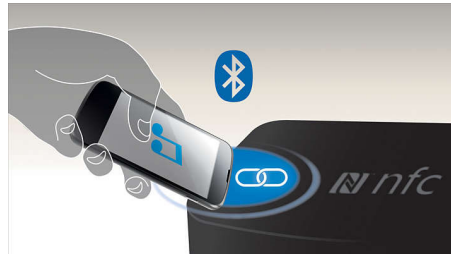

BT6000W/12

Highlights

Wireless music streaming

Bluetooth is a short range wireless communication technology that is both robust and energy-efficient. The technology allows easy wireless connection to iPod/iPhone/iPad or other Bluetooth devices, such as smartphones, tablets or even laptops. So you can enjoy your favorite music, sound from video or game wireless on this speaker easily.

Digital Sound Processing

Advanced sound processing technology enhances the reproduction of your music so

that each note resonates with crystal-clear accuracy, and each pause is sealed with pristine silence. Philips' proprietary Digital Sound Processing technology optimizes the performance of compact speaker boxes, delivering sound that is clear, detailed and powerful without any distortion.

NFC technology

Pair Bluetooth devices easily with one-touch NFC (Near Field Communications) technology. Just tap the NFC enabled smartphone or tablet on the NFC area of a speaker to turn the speaker on, start Bluetooth pairing, and begin streaming music.