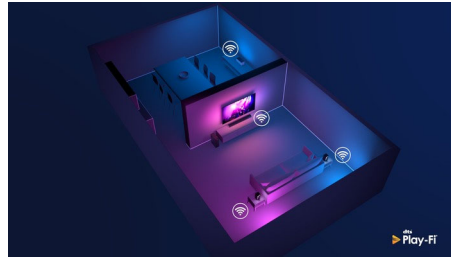

Dolby Atmos

Increase the drama no matter what you watch. This Dolby Atmos-compatible soundbar reproduces depth as well as height, creating virtual three-dimensional surround sound that flows above and around you.

Play-Fi. Multi-room and more

Easy Play-Fi compatibility will make this soundbar the star of your multi-room set-up. You can sync Play-Fi-compatible speakers for multi-room audio, or even create a true surround-sound system—all via the Philips Sound app, or the Play-Fi app.