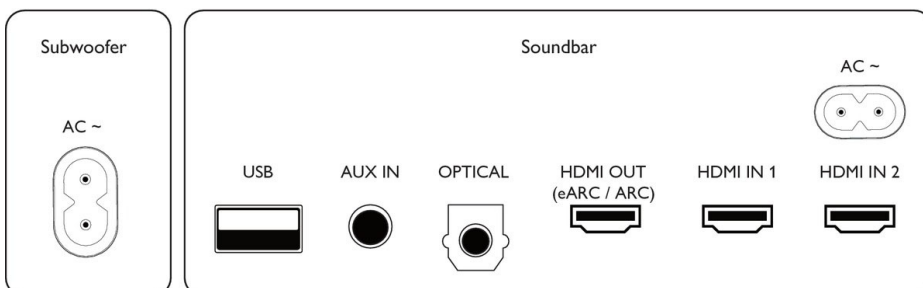

Supported Audio Formats

- HDMI IN1/IN2: Dolby Atmos, Dolby Digital,

- Dolby Digital plus, Dolby TrueHD, LPCM 2ch, Dolby MAT
- HDMI ARC/eARC: Dolby Atmos, Dolby Digital, Dolby Digital plus, Dolby TrueHD, LPCM 2ch, Dolby MAT
- Optical: Dolby Digital, LPCM 2ch
- USB: MP3, WAV, FLAC
- Play-Fi: AIFF, FLAC, MP3, WAV, MPEG4 AAC, MPEG4 M4A
- Bluetooth: SBC

Design

- Color: Dark grey
- Wall mountable

Convenience

- Remote Control
- Night mode: No

Compatibility

- Smartphone/tablet APP control

Power

- Auto standby
- Main unit power supply: 100-240V AC, 50/60 Hz
- Main unit standby power: < 0.5 W
- Subwoofer power supply: 100-240V AC, 50/60 Hz
- Subwoofer standby power: < 0.5 W

Accessories

- Included accessories: Remote Control, 1 x CR2025 Battery, Power cord, Wall mount bracket, Quick start guide, World Wide Warranty leaflet

Dimensions

- Main Unit (W x H x D): 900 x 57 x 110 mm
- Main Unit Weight: 2.4 kg
- Subwoofer (W x H x D): 122 x 403 x 300 mm
- Subwoofer Weight: 4.8 kg

Packaging dimensions

- Packaging type: Box
- Number of products included: 1
- Packaging dimensions (W x H x D): 103 x 15 x 42.5 cm
- Gross weight: 9.3 kg
- Nett weight: 7.2 kg
- Tare weight: 2.1 kg
- EAN: 48 95229 10995 7
- Type of shelf placement: Laying

Outer Carton

- Number of consumer packagings: 2
- Outer carton (L x W x H): 105.5 x 57 x 18 cm
- Gross weight: 20 kg
- Nett weight: 14.4 kg
- Tare weight: 5.6 kg
- GTIN: 1 48 95229 10995 4

Issue date 2022-11-02

Version: 7.1.1

12 NC: 8670 001 68045
EAN: 48 95229 10995 7

© 2022 Koninklijke Philips N.V.
All Rights reserved.

Specifications are subject to change without notice.
Trademarks are the property of Koninklijke Philips N.V.
or their respective owners.

www.philips.com