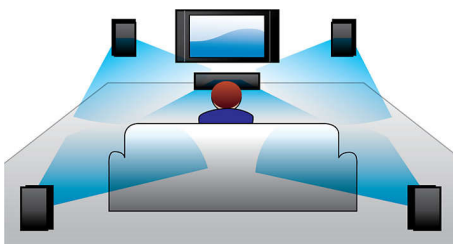

Dolby Digital

Because Dolby Digital, the world's leading digital multi-channel audio standards, make use of the way the human ear naturally processes sound, you experience superb quality surround sound audio with realistic spatial cues.