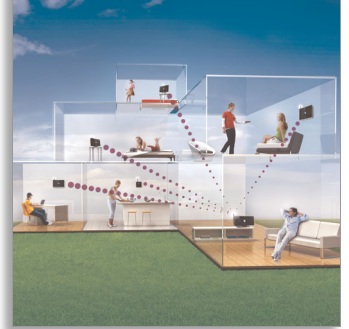

Philips Streamium  
Wireless Music Station  
with My Room, My Music  
and Music Broadcast -  
Party mode!

Free Internet radio  
4-speaker system

**Streamium**

WAS6050

## Free your music

Enjoy all your music in every room — wirelessly

The chic and transportable WAS6050 Wireless Music Station is perfect for intimate music enjoyment or for enjoying music anywhere around your home. For more music options, tune into Internet Radio for entertainment galore...

### Easy navigation and control

- Music Broadcast: Listen to the same music on all stations
- Music Follows Me: take your music with you from room to room
- Browse your collection by album, artist, genre and track
- My Room, My Music: Listen to different music in each room

## Wireless streaming

With wireless streaming, you don't need to download and store large music files on our audio device. Instead, you can listen to favourite songs as they are continuously streamed to all the Music Stations - at the same time. Have your music follow you from room to room with Music Follows Me - no need to restart navigation and playback. Music Broadcast simultaneously broadcasts the music you want from the Centre to all Stations. And with My Room, My Music, any family member can enjoy selected music from the stored