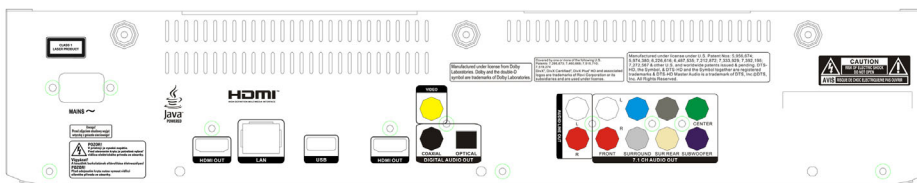

Dimensions

- Product (W x H x D): 435 x 90 x 268 mm
- Product weight: 3.98 kg
- Packaging (W x H x D): 520 x 362 x 155 mm
- Weight incl. Packaging: 5.158 kg

Design

- Body: Solid 3mm aluminum metal
- Connectors: Gold-plated AV connectors

Multimedia Applications

- Playback Formats: RMVB (RealMedia var. bitrat)
- Video Playback Formats: RealMedia (.rm, .rmvb, RV8-10)

Picture/Display

- Aspect ratio: 4:3, 16:9, 21:9
- D/A converter: 12 bit / 150MHz
- Picture enhancement: 3/2 - 2/2 motion pull down, Auto fit screen, Adaptive contrast enhancement, Color Enhancement, Content adaptive enhancement, Dynamic contrast enhancement, High Def (720p, 1080i, 1080p), Motion adaptive de-interlacing, Noise Reduction, Progressive scan, Quad HD (3840 x 2160), Video upscaling, 2D to 3D conversion
- Blu-ray 3D: Full HD 1080p
- Advanced video processing: Qdeo video processing

Power

- Power consumption: 20 W

- Power supply: 220-240V, 50Hz
- Standby power consumption: < 0.2W

Sound

- Audio Power Supply: Separate linear power supply with toroidal transformer
- D/A converter: TI Burr-Brown 24 bit/192 KHz for every individual channel
- Dynamic Range (1kHz): > 100 dB
- Signal to noise ratio: > 120 dB
- Sound Enhancement: Night Mode
- Sound System: Dolby Digital 5.1, Dolby Digital Plus, Dolby True HD, DTS Digital Surround, DTS-HD High Resolution Audio, DTS-HD Master Audio
- Total harmonic distortion: < 90dB

Issue date 2016-05-17

Version: 16.2.3

12 NC: 8670 000 93339
EAN: 08 71258 16548 94

© 2016 Koninklijke Philips N.V.
All Rights reserved.

Specifications are subject to change without notice.
Trademarks are the property of Koninklijke Philips N.V.
or their respective owners.

www.philips.com