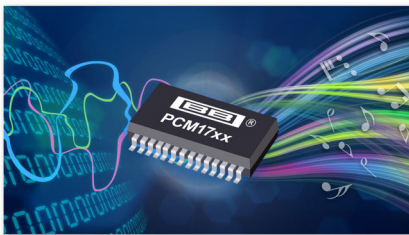

Philips Fidelio 9000 series
Blu-ray Disc player

Qdeo

4K Ultra HD Upscaling
TI Burr-Brown DACs
Miracast™

BDP9700

Truly cinematic picture and sound with Qdeo Ultra HD video processing

Seriously indulge in pure and total audio-visual entertainment that rivals reality in spectacular 3D. Experience vivid and crystal clear images matched with detailed quality sound from this sleek and stunning Philips Blu-ray Disc player.

Engage more

- EasyLink to control all HDMI CEC devices via a single remote
- Built-in WiFi-n for faster, wider wireless performance

product
design award

2013

PHILIPS
Fidelio

Highlights

Qdeo™ video processing

TI Burr-Brown DACs

TI Burr-Brown is a well-known brand synonymous with high performance and quality, and it specializes in producing audiophile-quality Hi-Fi components, like Digital to Analog Converters (DACs). Philips trusts and chooses TI Burr-Brown DACs, which convert digital audio signals into analog audio signals using 192KHz sampling rate with 24-bit resolution. Hence, more information is captured from the original analog sound wave form, resulting in much richer sound performance.

Toroidal power supply

The toroidal power supply is a ring-shaped core power transformer. Using a separate toroidal transformer and a linear power supply to make sure there is a stable and noiseless power source dedicated to analog audio signals. This design can avoid any digital noise coupling comparing to the usual design that has both the digital video and analog audio signal sharing the same power supply. The result is a clean sound with little noise.