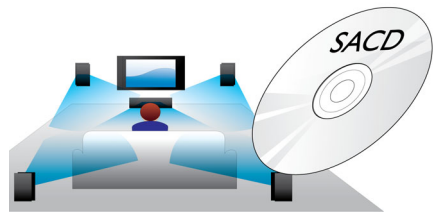

Multi-channel SACD

Multi-channel SACD prepared. This new generation music format gives you Ultra high quality music reproduction, 5.1 multi-channel surround sound and full backward and forward compatibility with CD.