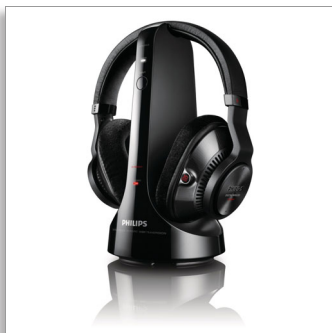

Philips
Wireless Hi-Fi
Headphones

Over-ear
Black

SHD9200

Surround Sound

Digital wireless headphones system

Fully immerse yourself in the best cinematic 3D sound experience at home with SHD9200 headphones, featuring Klear's uncompressed wireless audio transmission for pure, detailed sound. Crafted for true comfort, freedom and pure listening pleasure.

Designed for long-wearing comfort

- Breathable velour cushions for long-listening comfort
- Open design with 50 air vents for smooth, transparent sound
- Padded headband for long-wearing comfort

Convenient and easy to use

- Wireless volume control for convenient and intuitive use
- 100-m transmission range for freedom of enjoyment at home
- Docking station for convenient charging and storage
- Dual digital and analogue inputs to connect 2 audio sources