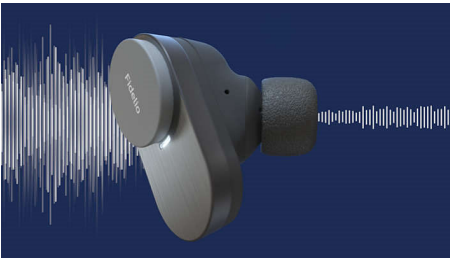

Noise Cancelling Pro+

No matter where you are, these true wireless headphones create the perfect space to listen. Hybrid noise cancellation uses state-of-the-art hardware and advanced audio processing to block unwanted sounds. Noise-damping Comply foam ear-tip covers add to the immersion with a secure, comfortable fit.