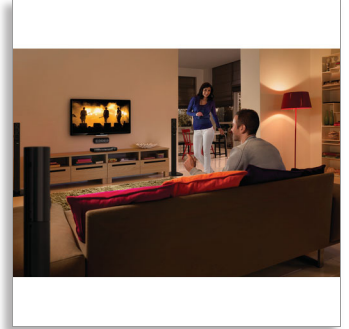

Philips
5.1 Home theater with 3D
Angled speakers

3D Blu-ray
iPod/iPhone ready

HTS5591

Enjoy powerful home cinema with 3D Angled Speakers

Obsessed with sound

Maximize your home cinema sound experience with dynamic 3D Directional Angled Speakers! Play all your favorite entertainment content including 3D Blu-ray on this innovative Philips 5000 series home theater system.

Great listening experience

- 3D Angled Speakers disperse sound evenly around the room
- Dolby TrueHD and DTS-HD for high fidelity surround sound
- 1000W RMS power delivers great sound for movies and music
- DoubleBASS technology for fuller and deeper bass

Designed to enhance your cinema at home

- Unique touch controls for easy access to your content
- Wireless rear speakers option for clutter free placement

Simply enjoy all your entertainment

- Full HD 3D Blu-ray for a truly immersive 3D movie experience
- Smart TV to enjoy online services & access multimedia on TV

PHILIPS