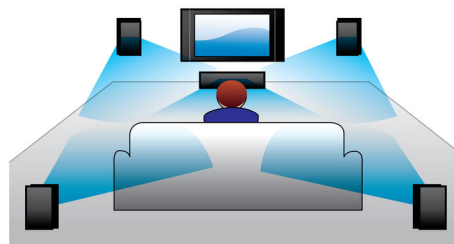

Dolby TrueHD and DTS-HD

Dolby TrueHD and DTS-HD Master Audio Essential deliver the finest sound from your Blu-ray Discs. Audio reproduced is virtually indistinguishable from the studio master, so you hear what the creators intended for you to hear. Dolby TrueHD and DTS-HD Master Audio Essential complete your high definition entertainment experience.

HTS5591/12