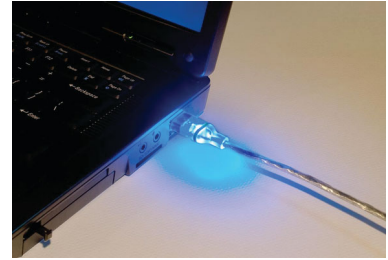

Product dimensions

- Product dimensions (W x H x D):
2.5 x 4.5 x 2.1 cm

DLP4522NB/97

Highlights

LED power indicator

This LED indicator confirms at a glance that the unit is charging.

Charge 2 devices simultaneously