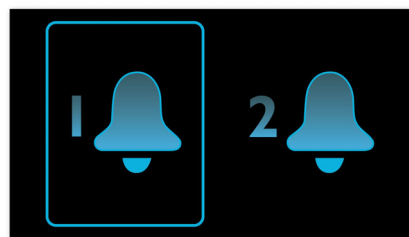

woofer to optimize the low frequency roll-off of the system. The result is deeper controlled bass and lower distortion. The system works by resonating the air mass in the bass pipe to vibrate like a conventional woofer. Combined with the response of the woofer, the system extends the overall low frequency sounds to create a whole new dimension of deep bass.

Auto sync time

Auto sync time via iPod/iPhone dock with Lightning connector

AUDIO-IN (3.5mm)

Make one easy connection and enjoy all your music from portable devices and computers. Simply plug your device to the AUDIO-IN (3.5 mm) port on your Philips set. With computers, the connection is typically made from the headset output. Once linked, you can enjoy your entire music collection directly, on a set of superior speakers. Philips simply delivers better sound.

Dual alarm

The Philips audio system comes with two alarm times. Set one alarm time to wake you

up and the other time to wake up your partner.

Gentle wake

Start your day right by waking up gently to a gradually escalating alarm volume. Normal alarm sounds with a preset volume are either too low to wake you up or are so uncomfortably loud that you are rudely jolted awake. Choose to wake up to your favorite music, radio station or buzzer alarm. Gentle wake's alarm volume gradually increases from subtly low to reasonably high in order to gently rouse you.

Sleep Timer

Sleep timer lets you decide how long you want to listen to music or a radio station of your choice before falling asleep. Simply set a time limit (up to 2 hours) and choose a CD or radio station to listen to while you drift off to sleep. The set will continue to play for the selected duration and then automatically switch off to a power-efficient, silent stand-by mode. Sleep Timer lets you fall asleep to your favorite CD or radio DJ without counting sheep or worrying about wasting power.