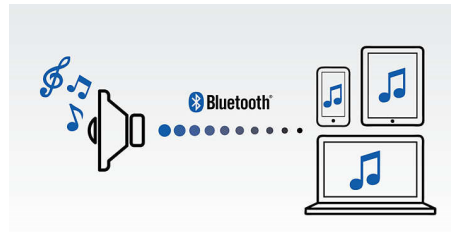

LED display

Clear and bright LED display

Stereo headphone jack

Connect your own headphones with this Philips device for a more personal listening experience whenever you want it. You can enjoy your favorite music in great sound without disturbing others by connecting your headphones to this device.

Built-in rechargeable battery

Built-in rechargeable battery

Wireless music streaming

Bluetooth is a short range wireless communication technology that is both robust and energy-efficient. The technology allows