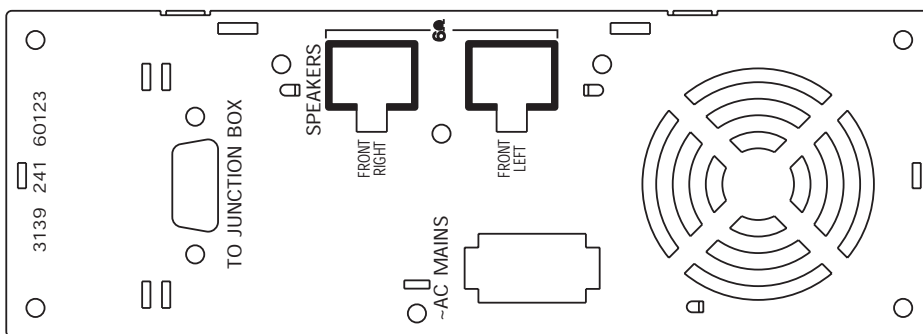

Dimensions

- **Set dimensions (W x H x D):** 251 x 277 x 134 mm
- **Set weight:** 2.8 kg
- **Surround Speaker dimensions (W x H x D):** 350 x 140 x 134 mm
- **Surround speaker Weight:** 1.15 kg
- **Subwoofer dimensions (W x H x D):** 600 x 411 x 216 mm
- **Subwoofer Weight:** 9 kg
- **Packaging dimensions (W x H x D):** 664 x 350 x 464 mm
- **Weight incl. Packaging:** 18.2 kg

Product highlights

SonoWave

The SonoWave surround sound system, powered by a full multi-channel amplifier, uses an advanced digital sound processing technology that provides multi-channel surround sound from fewer speakers. By positioning independent drivers at precise angles, a powerful multi-channel surround sound is produced and experienced in any room shape and size.

Clean and neat cable management.

The clean and clever cable management system allows you to manage your cable connections through an ergonomically-designed interface.

Issue date 2007-12-07

Version: 13.0

12 NC: 9073 100 12234
EAN: 87 10895 85788 8