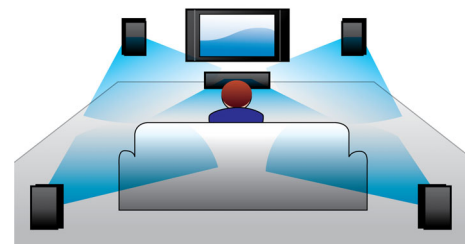

Built-in WiFi

Thanks to built-in WiFi, by simply connecting your home theater directly to your home network, you can experience a rich selection of popular online services. You can enjoy some of the best websites offering movies, pictures, infotainment and other online contents tailored to fit your TV screen.

Bluetooth wireless streaming

Bluetooth wireless music streaming from your music devices

Dolby TrueHD and DTS-HD

Dolby TrueHD and DTS-HD Master Audio Essential deliver the finest sound from your Blu-ray Discs. Audio reproduced is virtually indistinguishable from the studio master, so you hear what the creators intended for you to hear. Dolby TrueHD and DTS-HD Master Audio Essential complete your high definition entertainment experience.