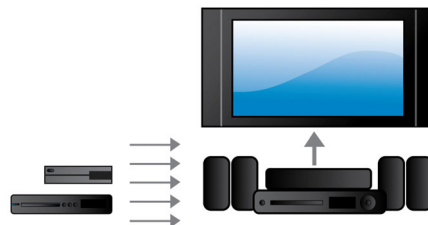

HDMI x 2

Enjoy larger-than-life 3D playback and crystal-clear 5.1 or 7.1 audio by simply plugging our player's audio HDMI x 2 output to the connection in your non-3D AV receiver.

Play & charge your iPod/iPhone

Enjoy your favorite music while charging your iPod/iPhone! Simply connect your iPod/iPhone with its USB cable to the USB port of the Home Theater System. It charges your iPod/iPhone while it plays so you can enjoy your music and not have to worry about your Apple device battery running out.