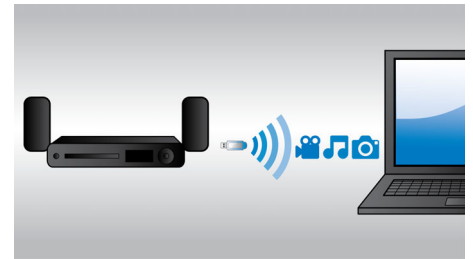

HDMI x 2

Enjoy larger-than-life 3D playback and crystal-clear 5.1 or 7.1 audio by simply plugging our player's audio HDMI x 2 output to the connection in your non-3D AV receiver.

Play & charge your iPod/iPhone

Enjoy your favorite music while charging your iPod/iPhone! Simply connect your iPod/iPhone with its USB cable to the USB port of the Home Theater System. It charges your iPod/iPhone while it plays so you can enjoy your music and not have to worry about your Apple device battery running out.

Built-in WiFi

Thanks to built-in WiFi, by simply connecting your home theater directly to your home network, you can experience a rich selection of popular online services. You can enjoy some of the best websites offering movies, pictures, infotainment and other online contents tailored to fit your TV screen.