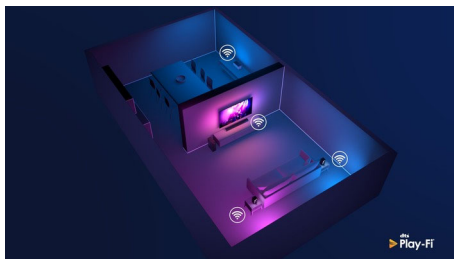

Multi-room audio and Ambilight

- DTS Play-Fi. High-quality multi-room audio
- Rich sound. Pair for stereo in the same room
- Built-in LED light. Works with Philips Ambilight TV
- 3.5" woofer, 1" tweeter, 40 W output power
- Two passive radiators for powerful bass

- Multi-room setup via Philips Sound or Play-Fi app
- Boost the sound of your smart assistant speakers
- Connects to your favorite voice assistant-enabled devices

PHILIPS

Highlights

Play-Fi. Multi-room and more

This wireless speaker is DTS Play-Fi compatible, so you can easily sync with other Play-Fi-compatible speakers for multi-room audio. If your soundbar supports Play-Fi Surround, you can even make this speaker part of a true surround-sound setup on movie night.

Rich sound. Pair for stereo

A woofer, two passive radiators, and a tweeter combine to give you rich sound with powerful bass and sparkling treble. Wi-Fi streaming gives you the highest-quality signal, and ensures the audio syncs perfectly between speakers, or rooms.