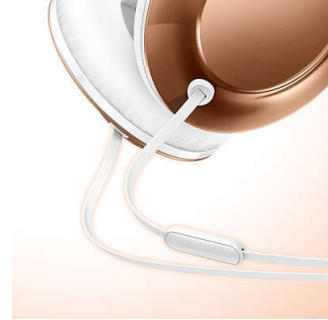

SHL4805RG/00

Highlights

Clear sound

High-power 32mm tilted drivers reproduce clear, crisp sound and deep, rich bass.

Compact folding

Flat and compact folding for easy portability.

Ergonomic cushions

Soft ear cushions and tilted drivers are ideal for long-wearing comfort.

Handsfree calls

The easy-to-use remote control allows you to play/pause tracks and answer calls with a simple push of a button.

Lightweight comfort

Ultralight and super slim for complete comfort on the move.

Over-ear design

Over-ear design reduces ambient noise

Tangle-free cable

A flat cable keeps your headphones tangle-free, while added strain relief ensures cable durability.

Minimal and sleek

The slimline design of the headband and metallic oval earshells create an iconic silky smooth form.

Connectivity

- Cable Connection: Double-sided
- Cable length: 1.2 m
- Connector: 3.5mm stereo
- Finishing of connector: Chrome plated

Design

- Color: Pearl white & rose gold
- Wearing style: Headband

Issue date 2024-03-08