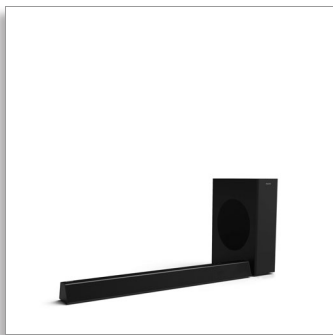

Philips 3000 series
Soundbar speaker

3.1 CH wireless subwoofer

Dolby Digital
HDMI ARC
300W

HTL3320

The drama of sound

Your 4K TV is slim: the sound doesn't have to be. This powerful soundbar with wireless subwoofer gives you full, rich sound and crystal-clear dialogue. From the subtlest moment to thrilling battle scenes, shows and movies come alive.

Music and movies

- Bluetooth and USB connections
- HDMI-out (ARC). Control the soundbar with your TV remote
- Robust metal grille for clear sound

See it. Hear it. Love it.

- Place on your TV table, the wall, or any flat surface
- Slim-profile subwoofer
- Wall brackets included+L28
- Distinctive geometrical design. Low profile