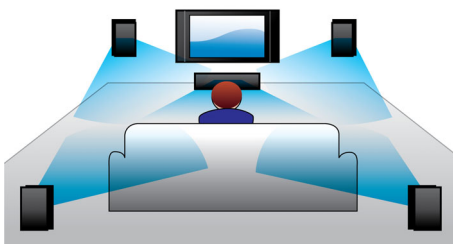

Designed to enhance your cinema at home

- Modern design to complement your home environment

PHILIPS

Highlights

300W RMS power

300W RMS power delivers great sound for movies and music

Dolby Digital

Because Dolby Digital, the world's leading digital multi-channel audio standards, make use of the way the human ear naturally processes sound, you experience superb quality surround sound audio with realistic spatial cues.

Audio in

Audio in allows you to easily play your music directly from your iPod/iPhone/iPad, MP3 player, or laptop via a simple connection to your home cinema. Simply connect your audio device to the Audio in jack to enjoy your music with the superior sound quality of the Philips home cinema system.

EasyLink

EasyLink lets you control multiple devices like DVD players, Blu-ray players, soundbar speaker, Home theater and TV's etc. with one remote. It uses HDMI CEC industry-standard protocol to share functionality between devices through the HDMI cable. With one touch of a button, you can operate all your connected HDMI CEC enabled equipment simultaneously. Functions like standby and play can now be carried out with absolute ease.

HDMI for HD movies

HDMI is a direct digital connection that can carry digital HD video as well as digital multichannel audio. By eliminating the conversion to analog signals it delivers perfect picture and sound quality, completely free from noise. Movies in standard definition can now be enjoyed in true high definition resolution - ensuring more details and more true-to-life pictures.