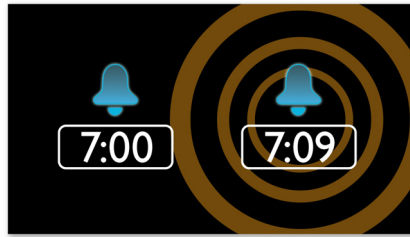

Repeat alarm

To counter oversleeping, the Philips Clock radio has a snooze feature. Should the alarm ring and you wish to continue sleeping a bit longer, simply press the Repeat Alarm button once and go back to sleep. Nine minutes later the alarm will ring again. You can continue to press the Repeat Alarm button every nine minutes until you turn off the alarm altogether.