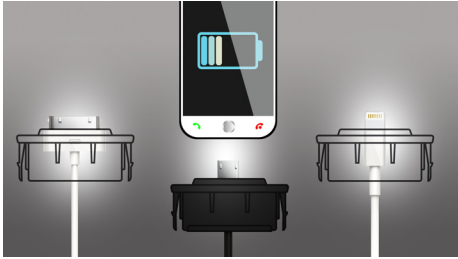

Convenient bedside battery charger

- Universal charging cradles and clutter-free cable management

Start the day your way

- Wake up to your favorite radio tune or a buzzer
- Repeat alarm for additional snooze
- Dual alarm to wake you and your partner at different times
- Gentle wake for a pleasant wake up experience
- FM digital tuning with presets

Easy to use

- Sleep timer for easy falling asleep to your favorite music
- Battery back-up ensures memory of time during power failure

PHILIPS

Highlights

Universal charging

No more cable chaos on your nightstand. This clock radio comes with three interchangeable cradles and for charging your iPhone, Android or other smartphones. Use Apple Lightning or 30-pin charging cable with the right cradle for your iPhone and/or the by-packed micro USB cradle for Android and others. Once the cable and cradle are hooked up, dock your smartphone and start charging right away. Even the wires are tucked away neatly out of sight.

Wake up to radio or a buzzer

Wake up to sounds from your favorite radio station or a buzzer. Simply set the alarm on your Philips Clock radio to wake you with the radio station you last listened to or choose to wake up with a buzzer sound. When the wake up time is reached, your Philips Clock radio will automatically turn on that radio station or trigger the buzzer to sound.