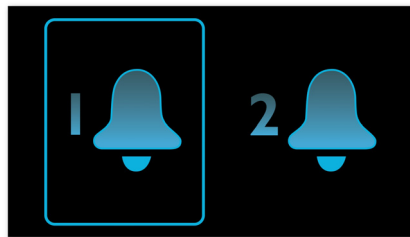

Dual alarm

The Philips audio system comes with two alarm times. Set one alarm time to wake you up and the other time to wake up your partner.