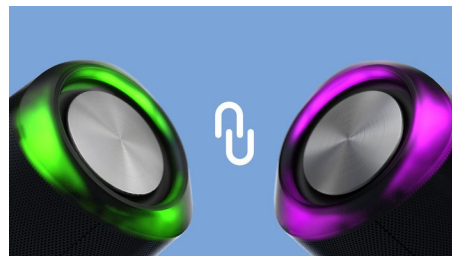

Play it loud. Pair for stereo

Twin passive radiators deliver strong bass and sound stays clear even at high volume. Want to make the party even bigger? Pair with an identical speaker for stereo sound. LED lights at each end of the speaker flash to the tunes.

Audio-in for easy connection

Want to connect to an external audio source like a turntable or MP3 player? The audio-in socket at the back of the speaker lets you connect to almost any electronic device.

Issue date 2022-05-09

Version: 10.1.2

12 NC: 8670 001 62843
EAN: 48 95229 10222 4

© 2022 Koninklijke Philips N.V.
All Rights reserved.

Specifications are subject to change without notice.
Trademarks are the property of Koninklijke Philips N.V.
or their respective owners.

www.philips.com