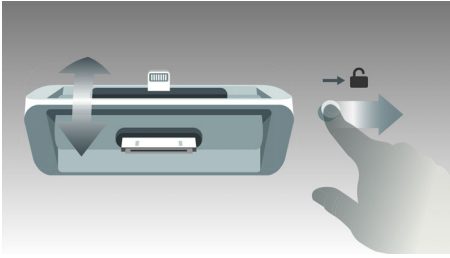

Philips
Micro music system

DualDock for iPod/iPhone

Desktop or wall-mount option
CD, MP3-CD, USB, FM
20W max

DCM2260

Sound system that fits your home

Obsessed with sound

Play and charge all your iPod/iPhone/iPad with DualDock via Lightning & 30 pin connectors. This music system sounds sensational, and offers an added bonus-it looks great in any home, with a 2-in-1 table stand for flexible placement.

Enrich your sound experience

- 20W RMS maximum output power
- Bass Reflex Speaker System delivers a powerful, deeper bass
- Digital Sound Control

Enjoy your music from multiple sources

- DualDock to charge and play Apple devices (Lightning and 30-pin)
- USB Direct for easy MP3 music playback
- Play MP3-CD, CD and CD-R/RW
- Digital tuning with preset stations for extra convenience
- Audio-in for portable music playback

Design that blends into your interior

- Wall-mountable option for flexible placement
- Compact design fits any space, any lifestyle

PHILIPS

Highlights

DualDock to charge and play

The innovative Philips DualDock with Lightning and 30-pin connector can charge and play any Apple device. Created to meld sleek styling with effortless functionality, you can switch between either connector in a flash. Enjoy your favourite tunes no matter what Apple device you want to use.

Bass Reflex Speaker System

Bass Reflex Speaker System delivers a deep bass experience from a compact loudspeaker box system. It differs from a conventional loudspeaker box system in the addition of a bass pipe that is acoustically aligned to the woofer to optimise the low frequency roll-off of the system. The result is deeper controlled bass and lower distortion. The system works by causing the air mass in the bass pipe to vibrate like a conventional woofer. Combined with the response of the woofer, the system extends the overall low frequency sounds to create a completely new dimension of deep bass.