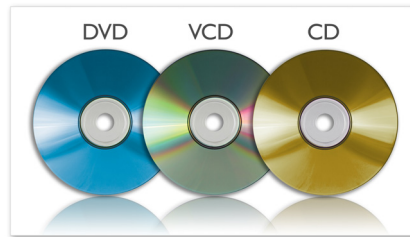

DVD, DVD+/-RW, (S)VCD, CD

The Philips Portable DVD player is compatible with most DVD and CD discs available in the market. DVD, DVD+/-R, DVD+/-RW, (S)VCD, and CD – all of them can play on the

DivX Certified

With DivX® support, you are able to enjoy DivX encoded videos and movies from the Internet, including purchased Hollywood films. The DivX media format is an MPEG-4 based video compression technology that enables you to save large files like movies, trailers and music videos on media like CD-R/RW and DVD recordable discs, USB storage and other memory cards for playback on your DivX Certified® Philips device.