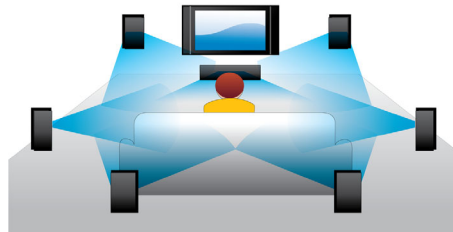

Dolby TrueHD

Dolby TrueHD deliver the finest sound from your Blu-ray Discs. Audio reproduced is virtually indistinguishable from the studio master, so you hear what the creators intended for you to hear. Dolby TrueHD complete your high definition entertainment experience.

Dolby Digital DTS2.0

Dolby Digital DTS2.0 for ultimate movie experience