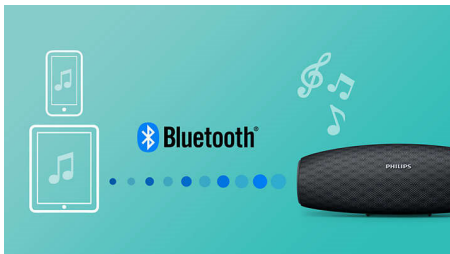

BT7900P/00

Highlights

Twin front-firing speakers

EverPlay speaker makes no compromises when it comes to quality sound. With two front-firing neodymium drivers, it delivers clear, natural, powerful sound with deep and rich bass. Perfect for any style of music, whether you're playing it loud for a party or enjoying a quiet, mellow moment.

Wireless music streaming

Bluetooth is a wireless communication technology that is both robust and energy-efficient. The technology allows easy wireless connection to iPod/iPhone/iPad or other

Bluetooth devices, such as smartphones, tablets or even laptops. So you can easily enjoy your favourite music and sound from videos or games wirelessly on this speaker.