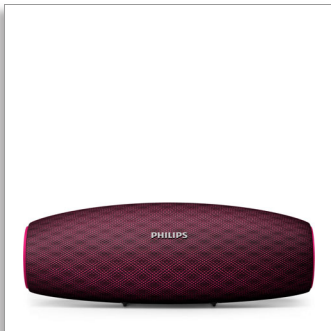

Philips
wireless portable speaker

14 W, 10 hr

Long Bluetooth range
Waterproof, dustproof
Quick charge option

BT7900P

Music never stops

My music never stops. EverPlay wireless portable speaker keeps playing all the time without interruption thanks to the strong Bluetooth connection and intuitive charging options. Its custom fabric makes it beautiful as well as super durable

Great and powerful sound

- Twin front-firing neodymium speakers for powerful sound
- Digital Sound Processing for lifelike, distortion-free music

Intuitive charging

- Quick-charge recharges speaker 3 times faster
- Battery indicator to easily view power level
- USB cable doubles as a strap

Strong Bluetooth connection

- Wireless music streaming via Bluetooth
- Strong Bluetooth connection up to 30 m or 100 ft
- 100 hr Bluetooth power standby time
- Built-in microphone for hands-free phone calls

BT7900P/00

Highlights

Twin front-firing speakers

EverPlay speaker makes no compromises when it comes to quality sound. With two front-firing neodymium drivers, it delivers clear, natural, powerful sound with deep and rich bass. Perfect for any style of music, whether you're playing it loud for a party or enjoying a quiet, mellow moment.