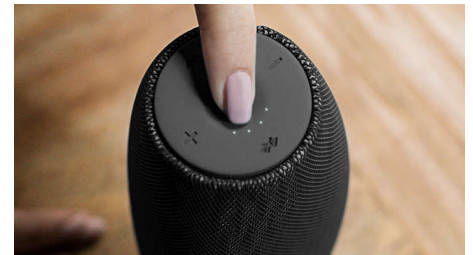

Battery indicator

Finally, a Bluetooth speaker that provides a simple, clear way to see how much remaining power you have! With EverPlay, simply push the power button to see how much battery is left.

USB strap

Recharging has never been so easy. When the power starts to run low, use the handy two-in-one strap-USB charging cable. Plug it in for power, or use it to attach the speaker to a bag for easy portability.