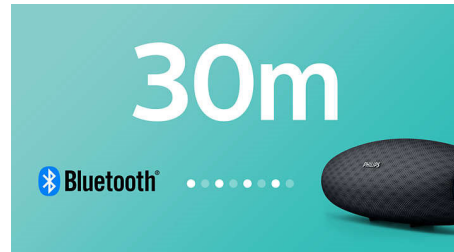

BT7900P/00

Highlights

Twin front-firing speakers

EverPlay speaker makes no compromises when it comes to quality sound. With two front-firing neodymium drivers, it delivers clear, natural, powerful sound with deep and rich bass. Perfect for any style of music, whether you're playing it loud for a party or enjoying a quiet, mellow moment.

Wireless music streaming

Bluetooth is a wireless communication technology that is both robust and energy-efficient. The technology allows easy wireless connection to iPod/iPhone/iPad or other

Bluetooth devices, such as smartphones, tablets or even laptops. So you can easily enjoy your favourite music and sound from videos or games wirelessly on this speaker.

30 m Bluetooth range

Move freely around with your smart phone, without worrying about dropping your music. EverPlay speaker offers an incredibly stable and long range Bluetooth connection up to 30 metres or 100 feet, three times faster than industry standards. The speakers are equipped with a sensitivity antenna and radio frequency filter to minimise background interference.