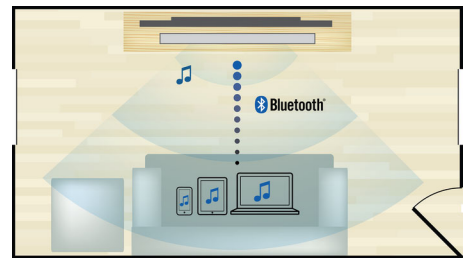

Bluetooth wireless streaming

Bluetooth wireless music streaming from your music devices

HDMI ARC

HDMI ARC to access all the sound from your TV

Issue date 2022-05-15

Version: 4.0.1

12 NC: 8670 001 60985
EAN: 48 95229 10032 9

© 2022 Koninklijke Philips N.V.
All Rights reserved.

Specifications are subject to change without notice.
Trademarks are the property of Koninklijke Philips N.V.
or their respective owners.

www.philips.com