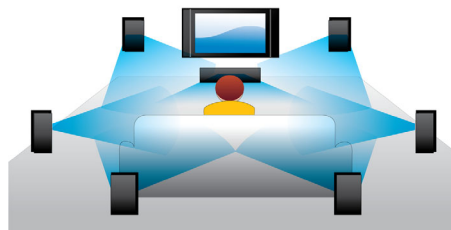

Dolby TrueHD

Dolby TrueHD deliver the finest sound from your Blu-ray Discs. Audio reproduced is virtually indistinguishable from the studio master, so you hear what the creators intended for you to hear. Dolby TrueHD complete your high definition entertainment experience.

USB 2.0

The Universal Serial Bus or USB is an industry standard that allows high-speed, easy connection of peripherals to PCs, consumer electronics and mobile products. The USB 2.0 provides better and faster performance - up to

40 times quicker than the USB 1.0 and with a data transfer rate of up to 480 Mbps from the original 12 Mbps. When plugged in, everything configures automatically. With USB 2.0, simply plug in your USB portable devices or hard disk drives, select the movie, music or photo and play away.