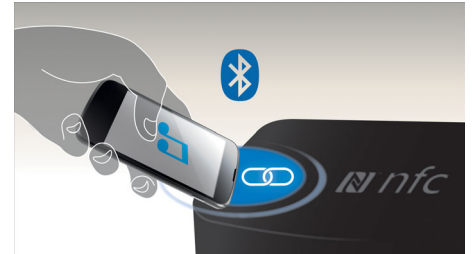

## Bluetooth wireless streaming

Bluetooth wireless music streaming from your music devices

## Dolby TrueHD and DTS-HD

Dolby TrueHD and DTS-HD Master Audio Essential deliver the finest sound from your Blu-ray Discs. Audio reproduced is virtually indistinguishable from the studio master, so you hear what the creators intended for you to hear. Dolby TrueHD and DTS-HD Master Audio Essential complete your high definition entertainment experience.

## Miracast™

Miracast™ is a peer-to-peer wireless screencasting standard formed via Wi-Fi

Direct connections. Simplified user interface like mirroring the portable device's screen to a bigger screen on a Miracast™ certified device, not limited by pre-built codecs for decoding.

## NFC technology

Pair Bluetooth devices easily with one-touch NFC (Near Field Communications) technology. Just tap the NFC-enabled smartphone or tablet on the NFC area of a speaker to turn the speaker on, start Bluetooth pairing and begin streaming music.