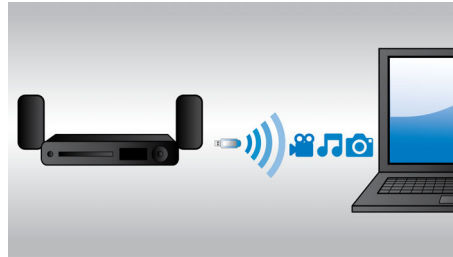

## Built-in Wi-Fi

Thanks to built-in Wi-Fi, by simply connecting your home theatre directly to your home network, you can experience a rich selection of popular online services. You can enjoy some of the best websites offering movies, pictures, infotainment and other online content tailored to fit your TV screen.