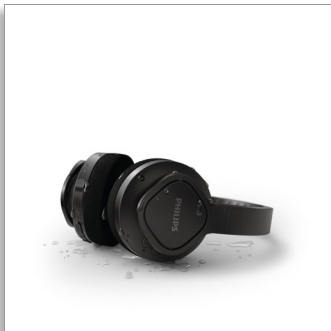

Philips  
Wireless sports  
headphones

Washable ear-cup cushions  
Lightweight and rugged  
IP55 dust/water protection

TAA4216BK

### **From workout playlist to vital call**

- Powerful 40 mm neodymium drivers
- Clear sound and powerful bass
- Your tunes stay yours. Closed-back design
- Charge for 15 minutes, get 2 hours extra play time

### **From the park to the streets to the beach**

- Easy storage. Compact-folding design
- Multi-function button. Built-in mic. Easy pairing
- Compatible with an audio cable (3.5 mm jack)