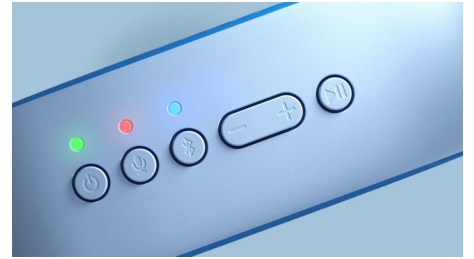

Playtime made easy

You get 6 hours play time, and a full charge takes 2.5 hours. Charging is via micro USB. Five clearly labeled buttons make it easy for kids to play, pause, control volume, switch source, and record.