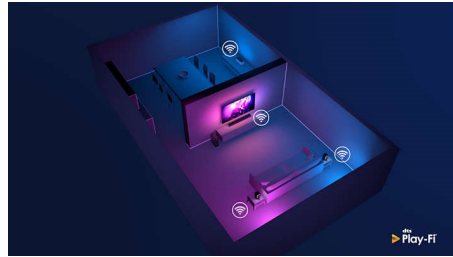

TAB8805/10

Highlights

Powerfully cinematic

This soundbar brings 300W of rich sound to everything you watch, and every track you love. 3.1 channels fill any room with spellbinding soundtracks, thunderous effects, and crystal-clear dialogue. The wireless subwoofer adds impact to every explosion and every beat.

Dolby Atmos

Increase the drama no matter what you watch. This Dolby Atmos-compatible soundbar reproduces depth as well as height, creating virtual three-dimensional surround sound that flows above and around you.

Play-Fi. Multi-room and more

Easy Play-Fi compatibility will make this soundbar the star of your multi-room set-up. You can sync Play-Fi-compatible speakers for multi-room audio, or even create a true surround-sound system—all via the Philips Sound app, or the Play-Fi app.

Low profile. Easy placement

The distinctive geometric design has a low profile, making this soundbar easy to place under or alongside your TV. The included wall brackets keep your options open, and the powerful wireless subwoofer looks great freestanding.