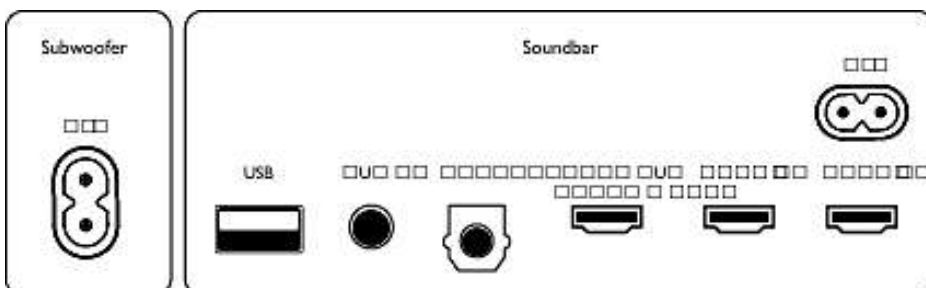

- HDMI IN1/IN2: Dolby Atmos, Dolby Digital, Dolby Digital plus, Dolby TrueHD, LPCM 2ch, Dolby MAT
- USB: MP3, WAV, FLAC
- Optical: Dolby Digital, LPCM 2ch

Outer Carton

- Length: 117.5 cm
- Number of consumer packagings: 2
- Width: 58.5 cm
- Gross weight: 24.8 kg
- Height: 21 cm
- GTIN: 1 48 95229 10997 8
- Nett weight: 18 kg
- Tare weight: 6.8 kg

Convenience

- Remote Control
- Night mode: No

Compatibility

- Smartphone/tablet APP control

Power

- Main unit power supply: 100-240V AC, 50/60 Hz
- Subwoofer power supply: 100-240V AC, 50/60 Hz
- Subwoofer standby power: < 0.5 W
- Main unit standby power: < 0.5 W
- Auto standby

Packaging dimensions

- Height: 18.5 cm
- Packaging type: Box
- Type of shelf placement: Laying
- Width: 115 cm
- Depth: 43.5 cm
- Number of products included: 1
- EAN: 48 95229 10997 1
- Gross weight: 11.5 kg
- Nett weight: 9 kg
- Tare weight: 2.5 kg

Accessories

- Included accessories: Remote Control, 1 x CR2025 Battery, Power cord, Wall mount bracket, Quick start guide, World Wide Warranty leaflet

Design

- Color: Dark grey
- Wall mountable

Dimensions

- Main Unit (W x H x D): 1061 x 60 x 110 mm
- Main Unit Weight: 3 kg
- Subwoofer (W x H x D): 150 x 412 x 310 mm
- Subwoofer Weight: 5.8 kg

Video

- 3D pass-through
- Video Enhancement: 4K Video Pass-through, Dolby Vision, HDR10, HDR10+, HLG

Issue date 2024-04-13

Version: 7.1.2

EAN: 48 95229 10997 1

© 2024 Koninklijke Philips N.V.
All Rights reserved.

Specifications are subject to change without notice.
Trademarks are the property of Koninklijke Philips N.V.
or their respective owners.

www.philips.com