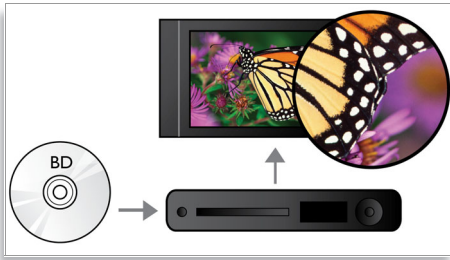

Highlights

Blu-ray Disc playback

Blu-ray Discs have the capacity to carry high definition data, along with pictures in the 1920 x 1080 resolution that defines full high definition images. Scenes come to life as details leap at you, movements smoothen and images turn crystal clear. Blu-ray also delivers uncompressed surround sound - so your audio experience becomes unbelievably real. The high storage capacity of Blu-ray Discs also allow a host of interactive possibilities to be built in. Seamless navigation during playback and other exciting features like pop-up menus bring a whole new dimension to home entertainment.