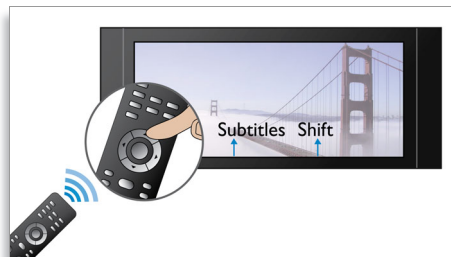

## Subtitle Shift

Subtitle Shift is an enhancement feature that lets users manually adjust a movie's subtitle positioning on the television or computer screen. Using the remote control, users can

shift the subtitles up and down on the screen. On widescreen displays, such as 21:9 cinema and projectors, the subtitles sometimes get cut off. In order to see them clearly, the user has to change the display aspect ratio, which defeats the purpose of the widescreen. With the Subtitle Shift feature, the user can retain the correct display aspect ratio and have the subtitles ideally positioned on the screen.