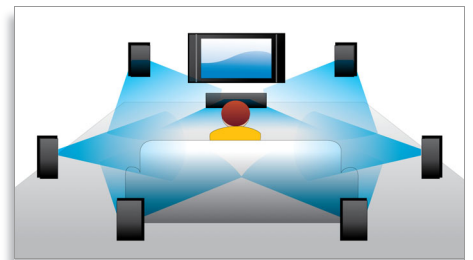

Dolby TrueHD and DTS-HD MA

DTS-HD Master Audio and Dolby TrueHD delivers 7.1 channels of the finest sound from your Blu-ray Discs. Audio reproduced is virtually indistinguishable from the studio master, so you hear what the creators intended for you to hear. DTS-HD Master Audio and Dolby TrueHD complete your high definition entertainment experience.

USB 2.0

The Universal Serial Bus or USB is an industry standard that allows high-speed, easy connection of peripherals to PCs, consumer electronics and mobile products. The USB 2.0 provides better and faster performance - up to 40 times quicker than the USB 1.0 and with a data transfer rate of up to 480 Mbps from the original 12 Mbps. When plugged in, everything configures automatically. With USB 2.0, simply plug in your USB portable devices or hard disk drives, select the movie, music or photo and play away.