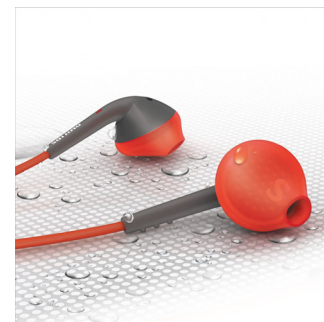

Reflective stopper

Reflective stopper in the cable

S, M, L, caps

3 choices of ear cap sizes for optimal fit

Soft silicon caps

Your ActionFit headphones come with ultrasoft silicon ear caps that are specially designed to sit snugly in your ears. They're so comfortable that you may never want to take them out.

Sweat and rain resistant

ActionFit headphones are specially designed for any active lifestyle. Whatever your sports or workout preference, your headphones can handle the heat, wet and sweat! Crafted with premium water-resistant materials, your headphones are comfortable sweat- and rain-proof.